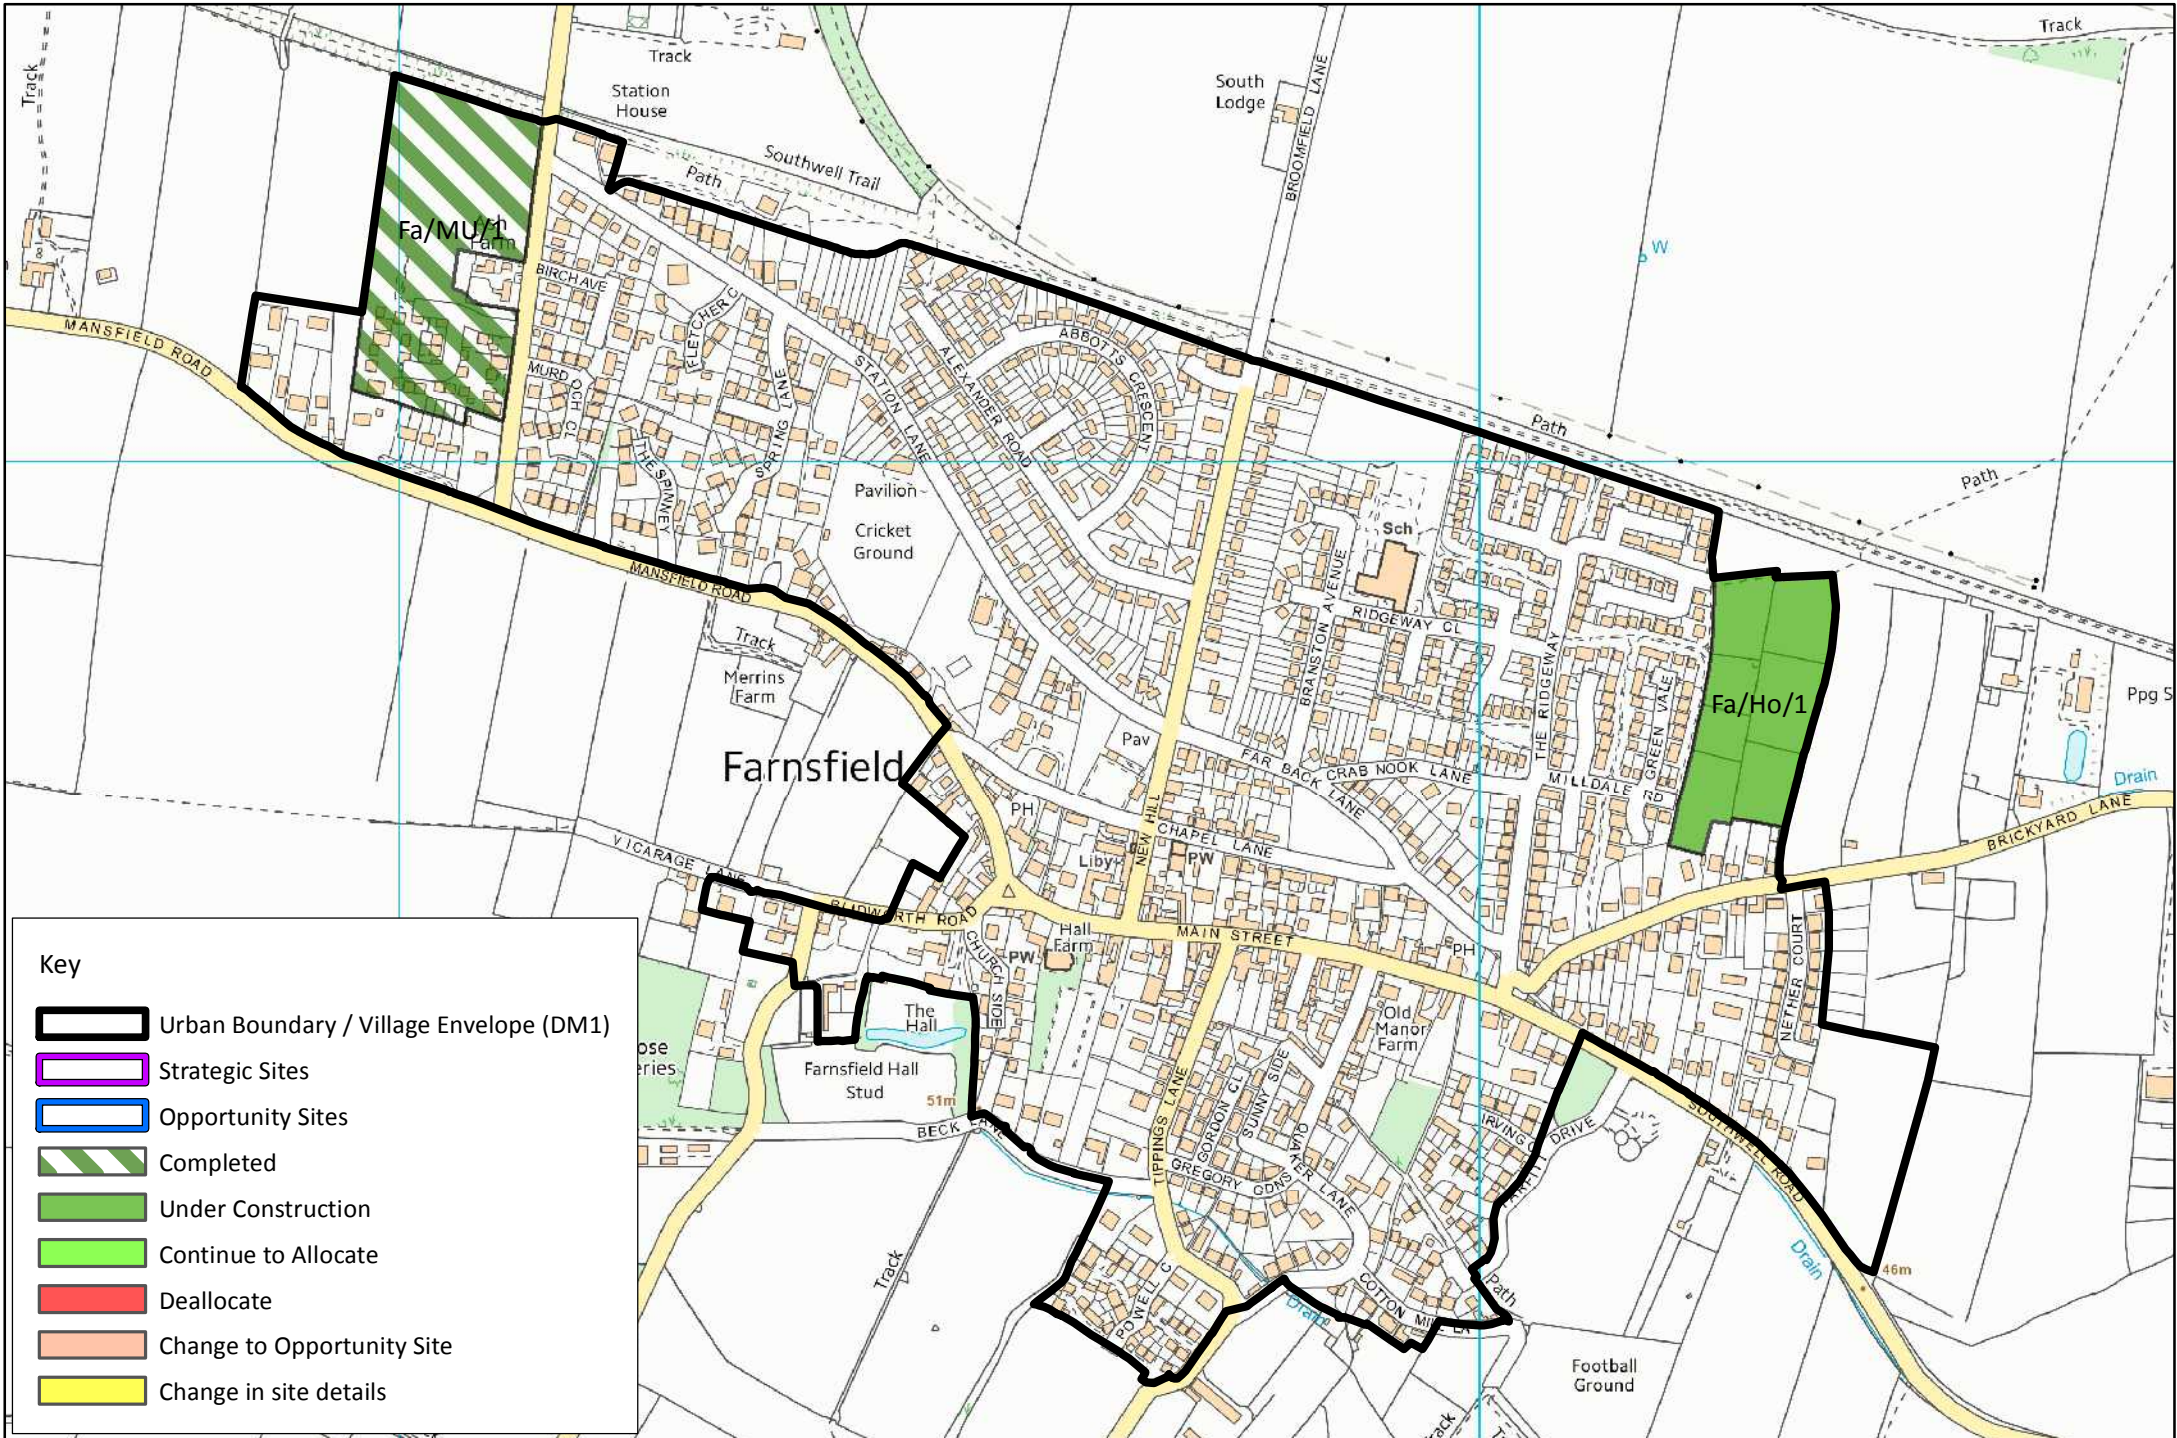

# Farnsfield Allocations

## Key

- Urban Boundary / Village Envelope (DM1)
- Strategic Sites
- Opportunity Sites
- Completed
- Under Construction
- Continue to Allocate
- Deallocate
- Change to Opportunity Site
- Change in site details